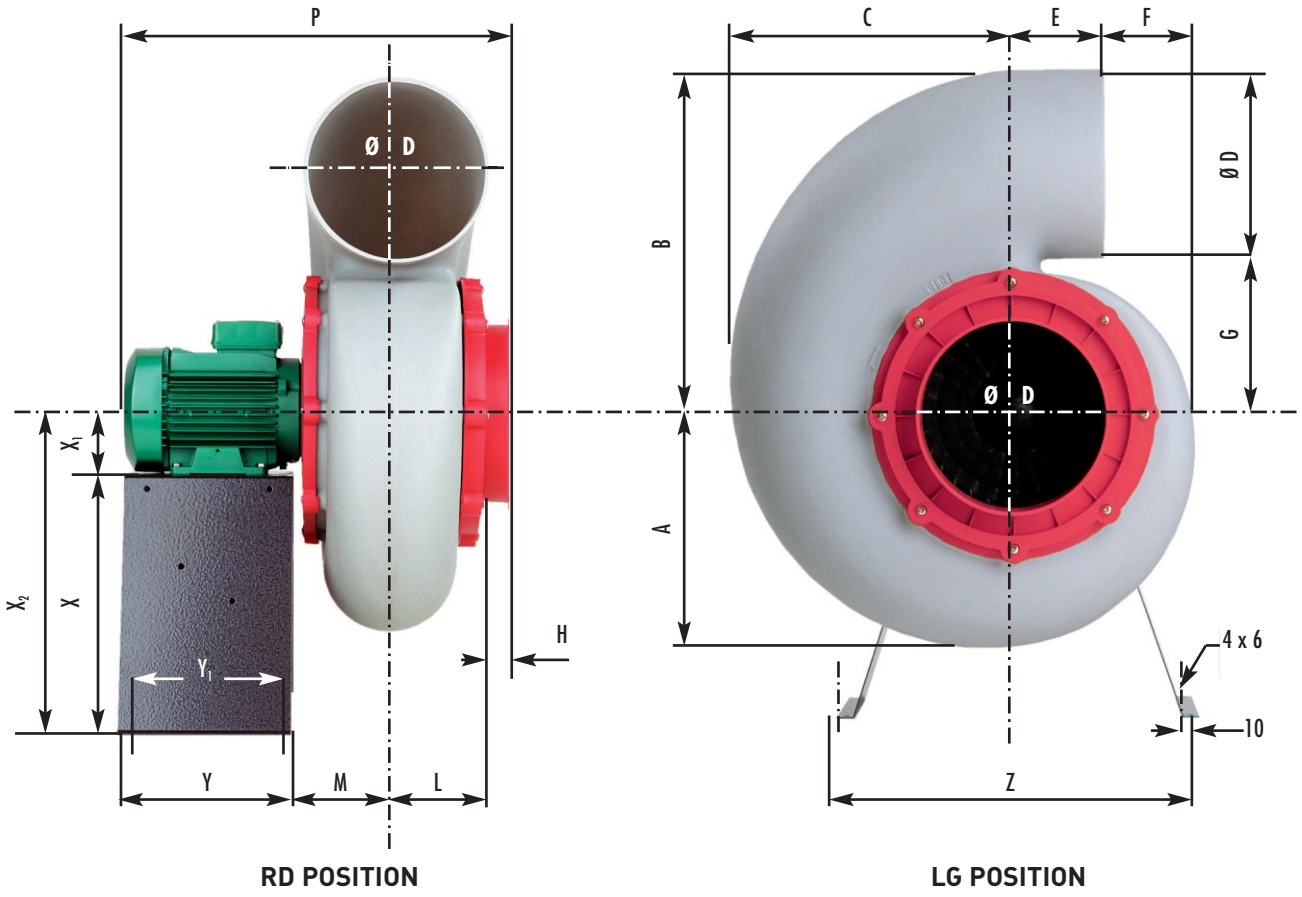

SEAT 25

SEAT Series

n (T/min) / R.P.M.	dB(A)		dB	
950	61	62	67	68
★ 1450	73	74	76	78
2870	87	88	89	89

n (T/min) R.P.M.	dB (A)
950	43
1435	53
2870	68

Noise ratings in accordance with ISO 9614/1. Visit our website for details.

**Dimensional data (mm) - Metal stand does not come standard with fan (see accessories pricing).
The motor frame size may vary upon type of motor used.**

RPM	A	B	C	Ø D	E	F	G	H	L	M	P	Y	Y ₁	Z	X	X ₁	X ₂
930 / 1450	248	365	310	200	103	92	165	35	95	105	430	180	160	420	300	71	371
2870	248	365	310	200	103	92	165	35	95	105	515	180	160	420	300	90	390

Handings are viewed from inlet side - 45 degree adjustable