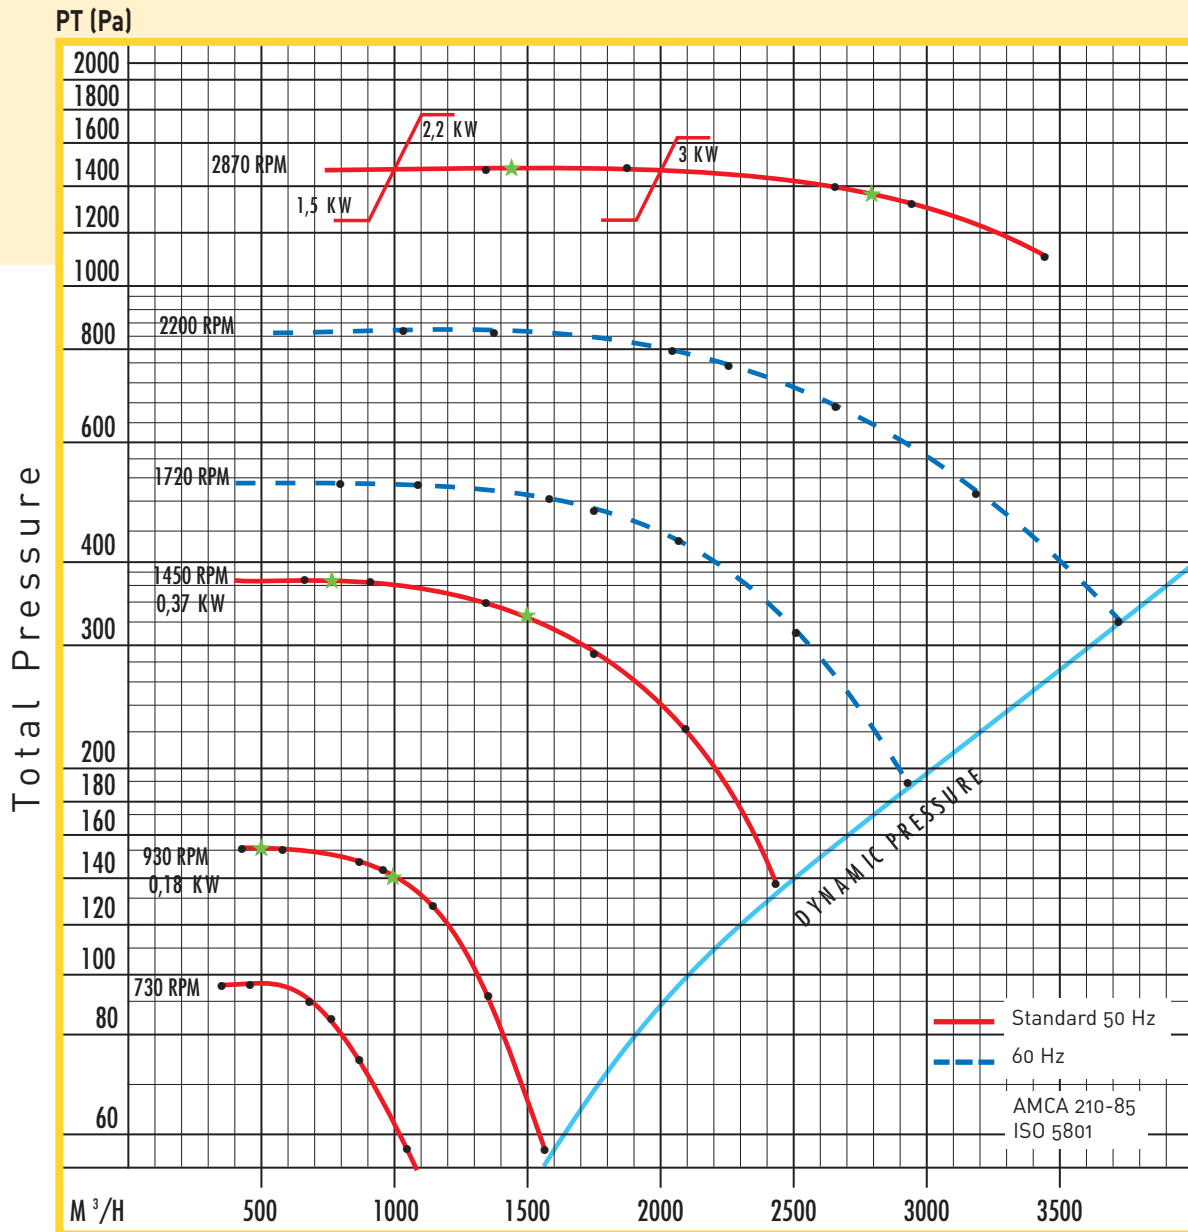

SEAT 25

SEAT Series

n (T/min) / R.P.M.	dB(A)		dB	
950	61	62	67	68
★ 1450	73	74	76	78
2870	87	88	89	89

n (T/min) R.P.M.	dB (A)
950	43
1435	53
2870	68

Noise ratings in accordance with ISO 9614/1. Visit our website for details.

**Dimensional data (mm) - Metal stand does not come standard with fan (see accessories pricing).
The motor frame size may vary upon type of motor used.**

RPM	A	B	C	Ø D	E	F	G	H	L	M	P	Y	Y ₁	Z	X	X ₁	X ₂
930 / 1450	248	365	310	200	103	92	165	35	95	105	430	180	160	420	300	71	371
2870	248	365	310	200	103	92	165	35	95	105	515	180	160	420	300	90	390

Handings are viewed from inlet side - 45 degree adjustable